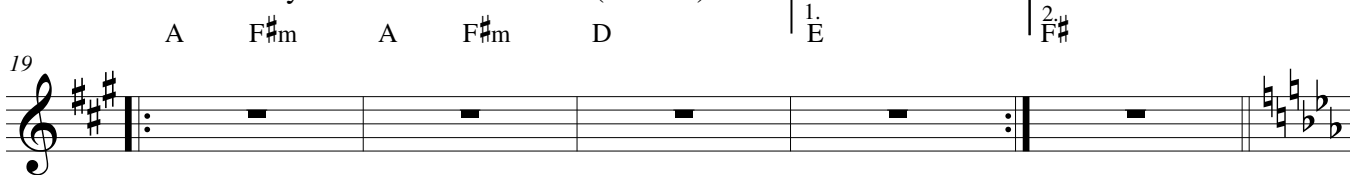

Aural Perception Summary Challenge

'Miss You' by the Rolling Stones

'Bitter Sweet Symphony' by The Verve

'Sir Duke' by Stevie Wonder

'Can't Explain' by The Who

'Tear Drop' by Massive Attack

'Mrs Robinson' by Simon and Garfunkel (Chorus)