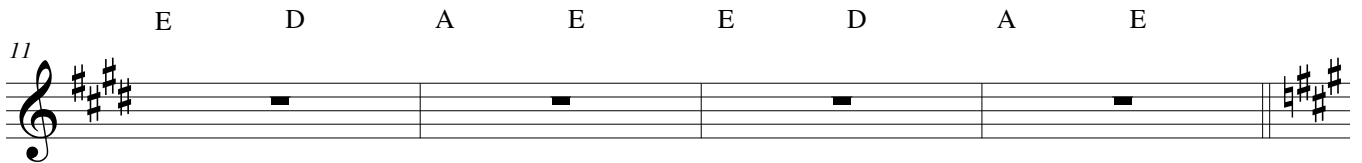

Aural Perception Summary Challenge

'Miss You' by the Rolling Stones

'Bitter Sweet Symphony' by The Verve

'Sir Duke' by Stevie Wonder

'Can't Explain' by The Who

'Tear Drop' by Massive Attack

'Mrs Robinson' by Simon and Garfunkel (Chorus)